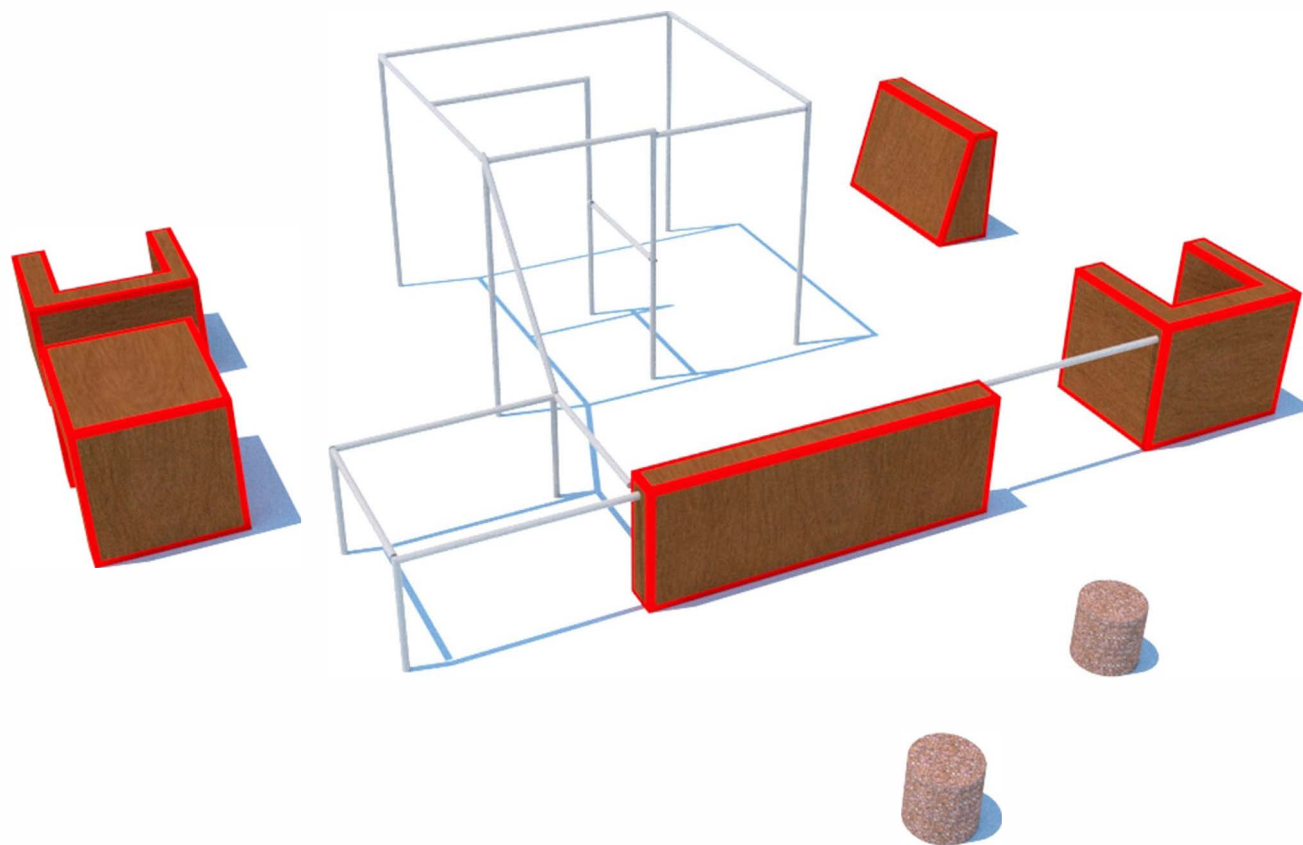

PARKOUR ULICA

PRODUCT NO. PKD-33

DEVICE DIMENSIONS	9,5 x 8 m
MAX HEIGHT	2,2 m
SAFETY AREA	12,5 x 11 m
FOUNDATION DEPTH	0,8 m

*Dimensions may vary by 5%.

PARKOUR ULICA

PRODUCT NO. PKD-33

PARAMETERS:

Device dimensions: 9,5 x 8 m

Maximum height: 2.2 m

Safety zone: 12,5 x 11 m

Foundation depth: 0.8 m

Notes: Dimensions may vary by 5%.

DESCRIPTION:

Parkour Set The street has it all that should be a 21st century parkour park. High quality of components combined with high ergonomics while still maintaining economic value. Do you have an idea on which street this miracle could be placed? Please let us know!

ELEMENTS:

Plywood boxes, High tubes, Low tubes, 2 x large roller.

MATERIALS:

Boxes made of waterproof laminated anti-slip plywood and powder-coated galvanized steel profiles. Galvanized or galvanized and powder coated pipes. Pipe fasteners and galvanized screws. Polyurethane roller.

FOUNDATION / SURFACE:

The foundations are designed of C20 / 25 (B 25) concrete as cuboidal blocks. The required surface - sand, gravel, rubber (in accordance with the PN-EN 1776-1: 2017 standard).

TECHNICAL DRAWING: